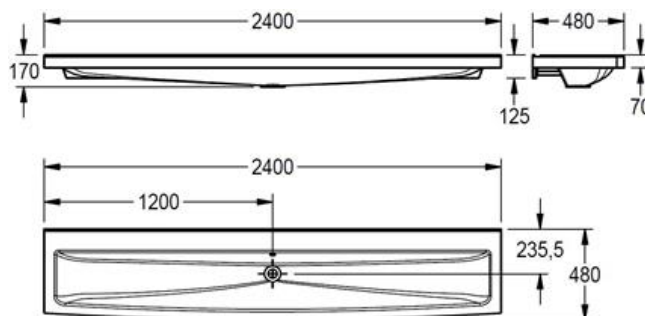

WASH TROUGH: SOLX2400

SOLX2400 | 2030019591

ARTICLE GROUP : **SOLX2400 ++** | ARTICLE FAMILY : **Wash troughs** | PRODUCT GROUP : **Wash basins** | MODEL RANGE : **SATURN**

Miranit resin-bonded mineral material with smooth, pore-free surface (temperature resistant up to 80°C). Integral tap deck with integrated brackets and holes for fixing, mounting material, (hanger bolts and dowels), waste kit and mounting template included. No Tap holes (tap drill points marked underneath) with overflow, colour: Alpine white.

4 wash places dimensions: 2400 x 480 x 170mm

TECHNICAL DATA

gross weight	56.00 kg
material	mineral material
material code	Miranit
net weight	54.00 kg
number of waste holes	1
overall depth	480.00 mm
overall height	170.00 mm
overall width	2,400.00 mm
rear upstand	no
tap ledge	yes
type of mounting	wall mounting
number of wash places	4
waste hole position	centre back
waste hole projection	235.50 mm
waste kit included	yes
waste size	DN 32