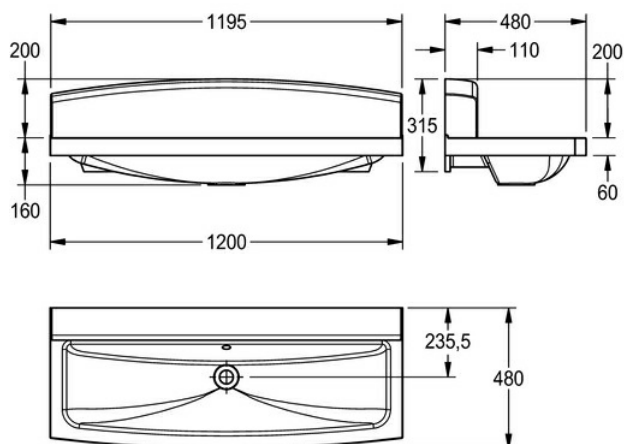

# WASH TROUGH: SOLX1200SB

SOLX1200SB | 2030010665

PRODUCT GROUP : Wash basins | ARTICLE FAMILY : Wash troughs | ARTICLE GROUP : SOLX1200 ++ | MODEL RANGE : SATURN

Washtrough made from Miranit resin bonded mineral material, with an alpine white gelcoat surface finish that's smooth, pore-free and temperature resistant up to 80°C. Washtroughs include a 32mm waste kit with overflow. Available with or without splashback, there is also a choice of either self-closing or electronic, touch free taps.

CE Certified

2 Person washtrough and splashback, no tapholes (drill points for tapholes marked out at rear), supplied with waste and overflow. Colour: Alpine white.

2 wash places dimensions: 1200 x 480 x 170mm

## TECHNICAL DATA

gross weight	50.00 kg
material	mineral material
material code	Miranit
net weight	48.00 kg
number of waste holes	1
overall depth	480.00 mm
overall height	360.00 mm
overall width	1,200.00 mm
rear upstand	no
splash back	yes
number of tap holes	2
tap ledge	no
type of mounting	wall mounting
number of wash places	2
waste hole position	centre back
waste hole projection	235.50 mm
waste kit included	yes
waste size	DN 32