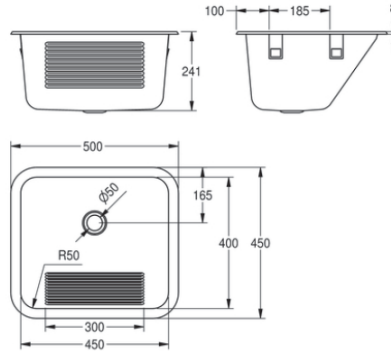

### SIRX342

SIRIUS multi purpose utility sink

General purpose utility sink for inset mounting, stainless steel, surface satin finished, material thickness 0.9 mm, front panel with ripple, 1 1/2" flat perforated waste, incl. washer and clamps for inset mounting.

### Technical data

Bowl position	Center
Bowl construction	Radius corners
Bowl depth	240.00 mm
Bowl finish	Satin finished
Depth	400.00 mm
Width	450.00 mm
Drainer or storage	No
Grid	No
Gross weight	4.24 kg
Material	Stainless steel
Material code	1.4301 Chrome Nickel steel V2A
Material thickness	1.00 mm
Net weight	3.80 kg
Number of waste holes	1
Outlet size	G 1 1/2 B
Overall depth	450.00 mm
Overall height	241.00 mm
Overall width	500.00 mm
Overflow	No
Rear upstand	No
Wash ripple	Yes
Splash back	No
Sump	No
Sump basket	No