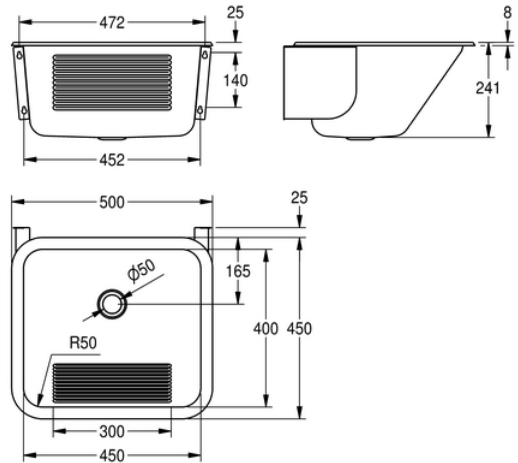

# UTILITY SINK: SIRX340

SIRX340 | 2000090082

ARTICLE GROUP : **SIRX340** | ARTICLE FAMILY : **Multi purpose sink** | PRODUCT GROUP : **Utility sinks** | MODEL RANGE : **SIRIUS**

General purpose utility sink for wall mounting, stainless steel, surface satin finished, material thickness 0.9 mm, front panel with riffle, 1 1/2" flat perforated waste, prewelded mounting brackets.

## TECHNICAL DATA

bowl position	center
bowl construction	radius corners
bowl - bowl depth	240.00 mm
bowl finish	satin finished
bowl - depth	400.00 mm
bowl - width	450.00 mm
drainer or storage	no
grid	no
gross weight	4.50 kg
material	stainless steel
material code	1.4301 Chrome Nickel steel V2A
material thickness	0.90 mm
net weight	4.00 kg
number of waste holes	1
outlet size	G 1 1/2 B
overall depth	475.00 mm
overall height	241.00 mm
overall width	500.00 mm
overflow	no
rear upstand	no
wash riffle	yes
splash back	no
sump	no
sump basket	no

surface finish	satin finished
tap ledge	no
type of mounting	wall mounting
type of utility sink	multi purpose sink
waste hole position	centre back
waste hole projection	190.00 mm
waste size	DN 40
brushes	without brushes
spillway	no
type of waste kit	perforated waste
number of wash places	1
waste kit included	yes