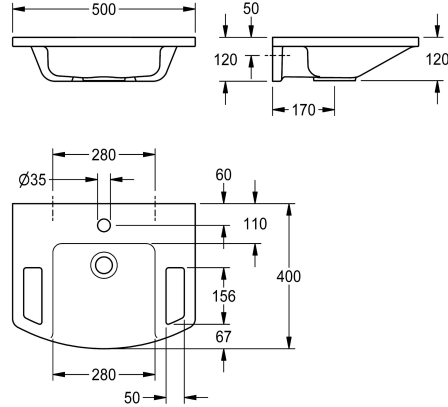

### Article Number

2030073250

EXOS. hand washbasin made of MIRANIT resin-bonded mineral material with pore-free smooth surface (temperature-resistant up to 80 °C), Alpine white colour. Roll-under, with integrated grab rails, storage areas, seamless moulded bowl, without overflow, with top hole 35 mm (D). Mounting on washbasin back panel,

including mounting material.

Dimensions 500 x 125 x 400 mm (W x H x D)  
Bowl dimensions 280 x 98 x 290 mm (W x H x D)

### Technical Data

type of basin	single / multiple pay water di
bowl position	center
bowl shape	rectangle
colour	alpinewhite
material	mineral material
material code	Miranit
overall depth	400 mm
overall width	500 mm
overflow	no
siphon included	no
tap ledge	yes
type of mounting	wall mounting
waste hole position	centre back
waste kit included	yes
waste sleeve included	no