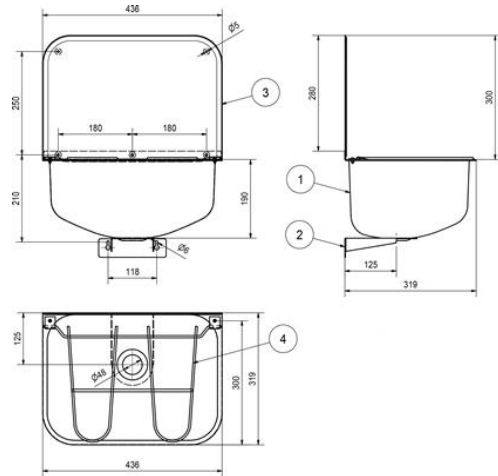

CLEANERS SINK: WB440C-UK

WB440C-UK | 2030023683

ARTICLE GROUP : **WB440C-UK** | ARTICLE FAMILY : **Cleaners sink** | PRODUCT GROUP : **Utility sinks**

Wall Mounted cleaners sink manufactured from grade 1.4301 (304) stainless steel, material thickness 0.9mm, with splashback, hinged grating, 38mm BSP waste fitting and complete with integral wall bracket.

436x319x490mm

TECHNICAL DATA

gross weight	4.00 kg
net weight	3.90 kg
splash back height	300.00 mm
bowl position	center
bowl - bowl depth	190.00 mm
bowl finish	satin finished
grid	hinged
grid material	stainless steel
material	stainless steel
material code	1.4301 Chrome Nickel steel V2A
overall depth	319.00 mm
overall height	490.00 mm
overall width	436.00 mm
rear upstand	yes
splash back	yes
surface finish	satin finished
tap ledge	no
type of mounting	wall mounting
type of utility sink	cleaner sink
waste kit included	yes