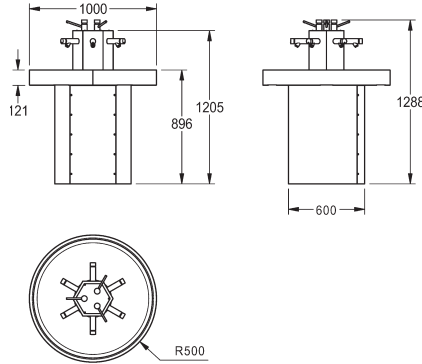

KWC

Six person circular washtrough

SANX605

Six person circular washtrough - self-closing taps

Designed to be highly durable and water efficient and to withstand intensive use in a busy environments, the circular washtroughs are highly vandal resistant. The products are for up to 6 person operation with a choice of non-touch infra-red controls or manually operated self closing taps, designed to save water and energy with adjustable flow time. Both tap options are available with soap dispensers. The large floor mounted base provides good stability. Services are fed from below

and can be accessed through a side panel which are fitted with tamper proof security screws. The use of a single water supply and waste has a significant cost saving compared to conventional washbasins which need water supply and waste for each basin. Delivered fully assembled. Junior height version also available. Requires a minimum of 3.5 bar water pressure.

CE Certified
with 6 self-closing bibtap, for connection to pre-mixed warm water, with 3 integrated soap dispensers SD80

Technical data

Gross weight	73kg
Material	Stainless steel
Material code	1.4301 chrome nickel steel V2A
Material thickness	1.5mm
Net weight	69kg
Overall depth	1,000mm
Overall height	1,205mm
Overall width	1,000mm
Rear upstand	No
Splash back	No
Type of mounting	Floor mounting
Number of wash places	6