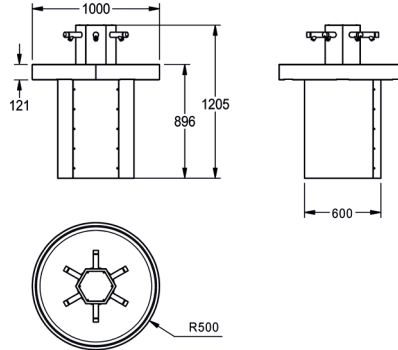

Six person circular washtrough

SANX600

Six person circular washtrough - self closing taps

Designed to be highly durable and water efficient and to withstand intensive use in a busy environments, the circular washtroughs are highly vandal resistant. The products are for up to 6 person operation with a choice of non-touch infra-red controls or manually operated self closing taps, designed to save water and energy with adjustable flow time. Both tap options are available with soap dispensers. The large floor mounted base provides good stability.

Technical data

Gross weight	71kg
Material	Stainless steel
Material code	1.4301 chrome nickel steel V2A
Material thickness	1.5mm
Net weight	67kg
Overall depth	1,000mm
Overall height	1,205mm
Overall width	1,000mm
Rear upstand	No
Splash back	No
Type of mounting	Floor mounting
Number of wash places	6

Services are fed from below and can be accessed through a side panel which are fitted with tamper proof security screws. The use of a single water supply and waste has a significant cost saving compared to conventional washbasins which need water supply and waste for each basin. Delivered fully assembled. Junior height version also available. Requires a minimum of 3.5 bar water pressure. CE Certified with 6 self-closing bibtap, for connection to pre-mixed warm water