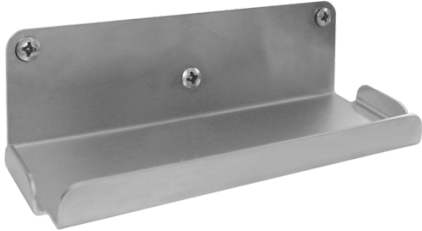

### Heavy-duty storage shelf

Model line: Heavy-duty | **HDTX644**

#### **HDTX644**

Heavy duty storage shelf

Shelf for wall mounting, stainless steel, surface satin finished, material thickness 2 mm, rounded edges, protection edge at front, includes stainless steel crosshead screws and dowels.  
Dimensions 213 x 60 x 80 mm (W x H x D).

#### **Technical data**

Material	Stainless steel
Material code	1.4301 chrome nickel steel V2A
Material thickness	2mm
Overall depth	83mm
Overall height	60mm
Overall width	213mm
Surface finish	Satin finished
Tailor made	No
Type of fixing	Screw
Type of mounting	Wall mounting