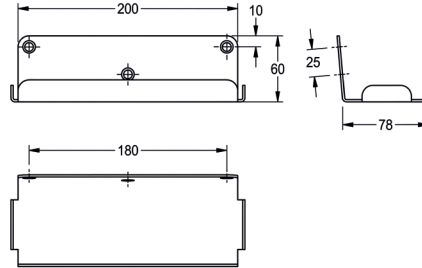

### Heavy-duty storage shelf

Model line: Heavy-duty | **HDTX644**

#### **HDTX644**

Heavy duty storage shelf

Shelf for wall mounting, stainless steel, surface satin finished, material thickness 2 mm, rounded edges, protection edge at front, includes stainless steel crosshead screws and dowels.  
Dimensions 213 x 60 x 80 mm (W x H x D).

#### **Technical data**

Material	Stainless steel
Material code	1.4301 chrome nickel steel V2A
Material thickness	2mm
Overall depth	83mm
Overall height	60mm
Overall width	213mm
Surface finish	Satin finished
Tailor made	No
Type of fixing	Screw
Type of mounting	Wall mounting