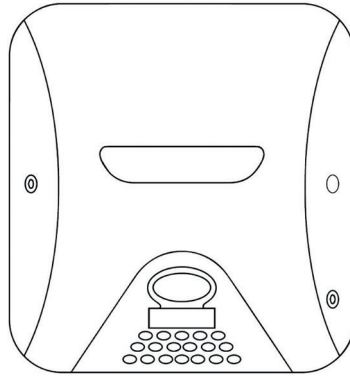

KWC

Airblast hand dryer

W295 x H320 x D165

F1392

Airblast hand dryer

The Airblast hand dryer is a high powered, fast drying, innovative hand dryer. It has an internal switch that enables a choice of cool air at 550W or warm air at 1400W. Drying time is approximately 10-12 seconds and with a noise level of only 78dB, it's ideal for retro-fit as larger body covers screw holes which makes it a must for any commercial washroom. Touch free operation with blue down light.

Available in 4 variants: White Aluminium, Black Aluminium, Satin Stainless steel and Polished stainless steel

Technical data

Blower output	110 cubic metres per hour
Input supply voltage Hz	50 Hz
Input supply voltage V	240V
Gross weight	4.5kg
Material	Aluminium
Motor power	1,400 watt
Net weight	4.4kg
Overall depth	165mm
Overall height	320mm
Overall width	295mm
Protective system IP	IPX1
Sound level	78 dB
Surface finish	Coated
Total power	1,400 watt
Type of fixing	Screw
Type of mounting	Wall mounted
Type of operation	Sensor operation