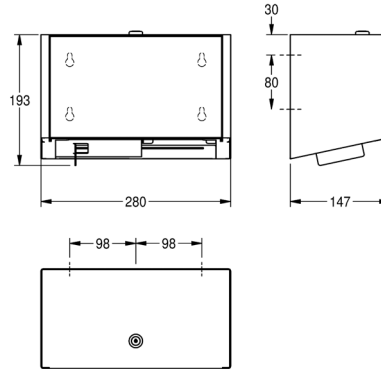

### EXOS. Double toilet roll holder

Model line: **EXOS.** | **EXOS676B**

#### EXOS676B

EXOS. Double toilet roll holder for wall mounting

Double toilet roll holder with spindle system for wall mounting, stainless steel with satin finish, black safety glass front panel and casing with InoxPlus surface refinement for the reduction of fingermarks and better cleaning characteristics (easy to clean), material thickness 1.2mm, closed casing, for two rolls with a maximum diameter of 120mm, when the first roll is used up, the hidden spare roll is released by sliding the bottom cover on the opposite side, includes mounting materials.

Dimensions 280 x 193 x 147 mm (W x H x D)

#### Technical data

Maximum depth/diameter of consumable	120mm
Maximum width of consumable	100mm
Filling quantity	2 rolls
Lock	Key-lock
Material	Stainless steel
Material code	1.4301 chrome nickel steel V2A
Material thickness	1.2mm
Overall depth	147mm
Overall height	193mm
Overall width	280mm
Spindle	Yes
Surface treatment	InoxPlus (anti fingerprint)
Accent colour	Black
Basic colour	Stainless steel