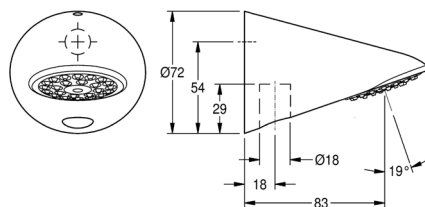

**KWC**

AQUAJET - Slimline shower head 18lpm

## AQUA757

AQUAJET-Slimline shower head for surface pipe mounting

AQUAJET-Slimline shower head DN 15 with plastic jet face with anti-calcification system and low aerosol formation, for surface pipe mounting, polished chromium-plated brass. With flow controllers 9.0 l/min and 12.0 l/min.

### Technical data

Diameter nominal	DN 15
Minimum flow pressure	1 bar
Sound insulation	No
Spout projection	83mm
Surface material	Chrome
Tailor made	No
Adjustable tilt angle	No
Type	Shower head
Type of connection	Pipe connection
Type of shower head	Spray shower head
Volume flow rate at 3 bar	0.3 l/s