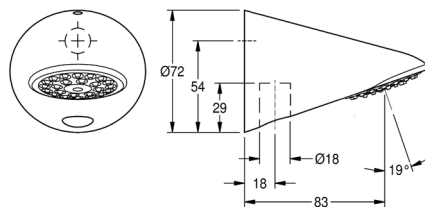

AQUAJET - Slimline shower head 18lpm

AQUA757

AQUAJET-Slimline shower head for surface pipe mounting

AQUAJET-Slimline shower head DN 15 with plastic jet face with anti-calcification system and low aerosol formation, for surface pipe mounting, polished chromium-plated brass. With flow controllers 9.0 l/min and 12.0 l/min.

Technical data

Diameter nominal	DN 15
Minimum flow pressure	1 bar
Sound insulation	No
Spout projection	83mm
Surface material	Chrome
Tailor made	No
Adjustable tilt angle	No
Type	Shower head
Type of connection	Pipe connection
Type of shower head	Spray shower head
Volume flow rate at 3 bar	0.3 l/s