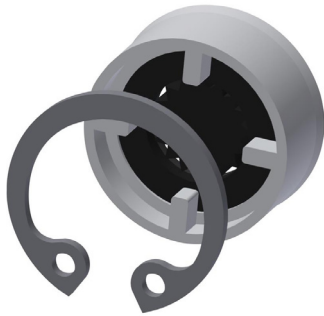

KWC

AQUAJET-Slimline shower head

Model line: AQUAJET | **AQUA751**

AQUA751

Slimline shower head

AQUAJET-Slimline shower head DN 15 with plastic jet face with anti-calcification system and low aerosol formation, for wall connection, polished chromium-plated brass. With flow controller 9.0 l/min.

Technical data

Diameter nominal	DN 15
Sound insulation	No
Surface material	Chromium-plated brass
Minimum flow pressure	1 bar
Spout projection	58mm
Volume flow rate at 3 bar	0.15 litre per second
Adjustable tilt angle	No
Type	Shower head
Type of connection	Wall connection
Type of shower head	Spray shower head

ZAQUA701
Adhesive flange

KWC

Self closing shower

Optional accessories

Optional accessories

ZCMPX005
AQUAFIX bar

Spare accessories

Spare accessories