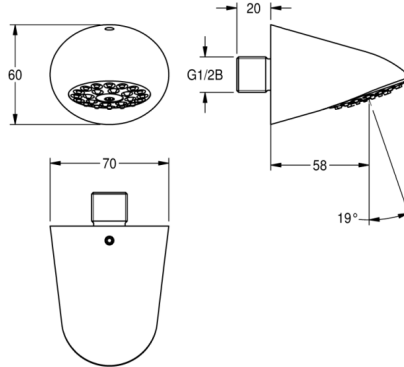

KWC

AQUAJET-Slimline shower head

Model line: AQUAJET | **AQUA751**

AQUA751

Slimline shower head

AQUAJET-Slimline shower head DN 15 with plastic jet face with anti-calcification system and low aerosol formation, for wall connection, polished chromium-plated brass. With flow controller 9.0 l/min.

Technical data

Diameter nominal	DN 15
Sound insulation	No
Surface material	Chromium-plated brass
Minimum flow pressure	1 bar
Spout projection	58mm
Volume flow rate at 3 bar	0.15 litre per second
Adjustable tilt angle	No
Type	Shower head
Type of connection	Wall connection
Type of shower head	Spray shower head