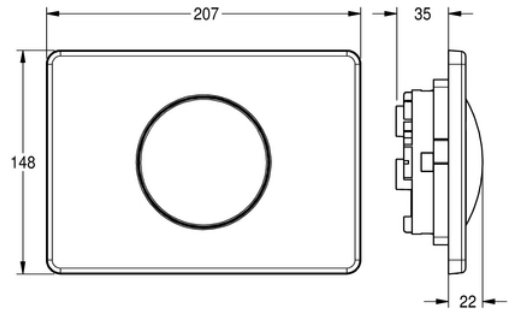

FLUSHING PLATE: AQUA557

AQUA557 | 2000067429

ARTICLE GROUP : **AQUA557 ++** | ARTICLE FAMILY : **Flushing systems for cisterns** | PRODUCT GROUP : **Flushing systems** | MODEL RANGE : **AQUA**

Flushing plate for wall-installation cistern, operation from front, consisting of operating button, button mounting, installation frame, fixing bolts and securing screw, made of stainless steel, dimensions 207x148 mm (WxH).

TECHNICAL DATA

functional principle	manual
gross weight	0.55 kg
material casing	stainless steel
material code casing	1.4301 Chrome Nickel steel V2A
net weight	0.55 kg
overall depth	22.00 mm
overall height	148.00 mm
overall width	207.00 mm
surface finish	satın finished
surface finish casing	brushed
surface material	stainless steel
type of flushing fitting	for WC cistern