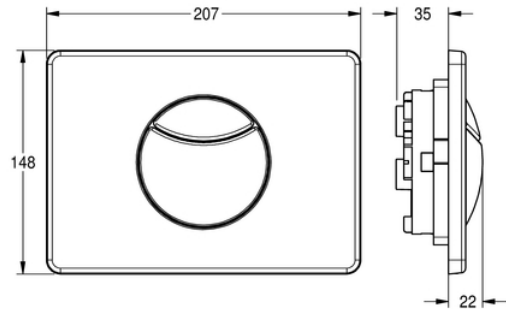

FLUSHING PLATE: AQUA555

AQUA555 | 2000067493

ARTICLE GROUP : **AQUA555 ++** | ARTICLE FAMILY : **Flushing systems for cisterns** | PRODUCT GROUP : **Flushing systems** | MODEL RANGE : **AQUA**

Flushing plate for wall-installation cistern, operation from front, 2-level flushing or start/stop flushing, consisting of operating button, button mounting, installation frame, fixing bolts and securing screw, dimensions 207 x 148 mm (W x H).

made of stainless steel

TECHNICAL DATA

functional principle	manual
gross weight	0.55 kg
material casing	stainless steel
material code casing	1.4301 Chrome Nickel steel V2A
net weight	0.55 kg
overall depth	22.00 mm
overall height	148.00 mm
overall width	207.00 mm
surface finish	satin finished
surface finish casing	brushed
surface material	stainless steel
type of flushing fitting	for WC cistern