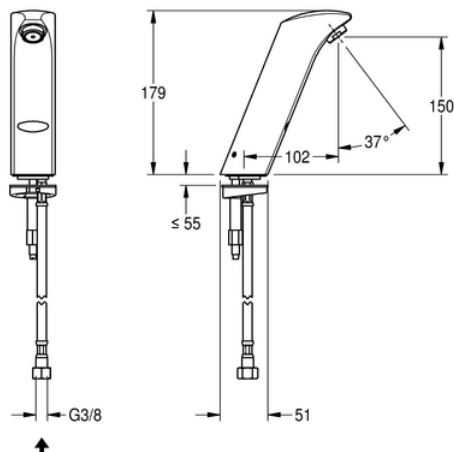

ELECTRONIC WASHBASIN TAP: AQUA131

AQUA131 | 2000067774

PRODUCT GROUP : Taps | ARTICLE GROUP : AQUA131 | ARTICLE FAMILY : Electronic taps | MODEL RANGE : AQUA

PROTRONIC-S battery-supplied washbasin tap with touch-free operation, DN 15 with aerator and integrated flow control, for connection to pre-mixed warm or cold water supply, polished chromium-plated brass, 6 V battery. WRAS approved.

TECHNICAL DATA

calculation flow rate cold water	0.10 liter per second
default automatic hygiene flushing	not activated
default flow time	60.00 seconds
depressurised	no
functional principle	electronic self-closing
gross weight	1.88 kg
diameter nominal	DN 15
material fitting	brass
minimum flow pressure	1.00 bar
type of mixing	no mixing
net weight	1.62 kg
power supply connection	Battery 6 V
position of power connection	from bottom
protective system IP	IP65
protective shutdown	yes
sound insulation	no
spout projection	102.00 mm
surface finish fitting	chromed
surface material	chrome
thermal disinfection	no
type of fitting	pillar tap
type of mounting	mounted on product
type of operation	sensor operation
type of sensor	opto-electronic sensor

type of tap	pillar tap
volume flow rate at 3 bar	0.10 liter per second

ELECTRONIC WASHBASIN TAP: AQUA131

AQUA131 | 2000067774

PRODUCT GROUP : **Taps** | ARTICLE GROUP : **AQUA131** | ARTICLE FAMILY : **Electronic taps** | MODEL RANGE : **AQUA**

SIMILAR PART

**ELECTRONIC WASHBASIN
TAP: AQUA135**

2000102697
