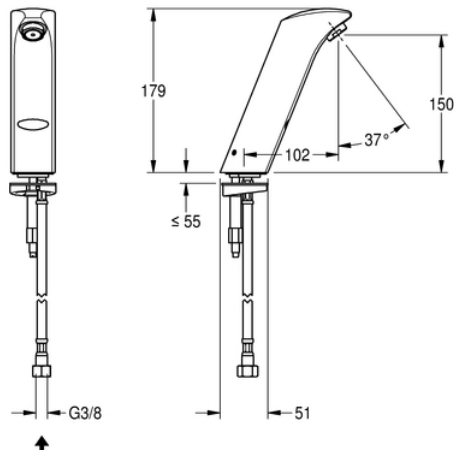

# ELECTRONIC WASHBASIN TAP: AQUA131

AQUA131 | 2000067774

PRODUCT GROUP : Taps | ARTICLE GROUP : AQUA131 | ARTICLE FAMILY : Electronic taps | MODEL RANGE : AQUA

PROTRONIC-S battery-supplied washbasin tap with touch-free operation, DN 15 with aerator and integrated flow control, for connection to pre-mixed warm or cold water supply, polished chromium-plated brass, 6 V battery. WRAS approved.

## TECHNICAL DATA

calculation flow rate cold water	0.10 liter per second
default automatic hygiene flushing	not activated
default flow time	60.00 seconds
depressurised	no
functional principle	electronic self-closing
gross weight	1.88 kg
diameter nominal	DN 15
material fitting	brass
minimum flow pressure	1.00 bar
type of mixing	no mixing
net weight	1.62 kg
power supply connection	Battery 6 V
position of power connection	from bottom
protective system IP	IP65
protective shutdown	yes
sound insulation	no
spout projection	102.00 mm
surface finish fitting	chromed
surface material	chrome
thermal disinfection	no
type of fitting	pillar tap
type of mounting	mounted on product
type of operation	sensor operation
type of sensor	opto-electronic sensor

type of tap	pillar tap
volume flow rate at 3 bar	0.10 liter per second

## SIMILAR PART

---

---

**ELECTRONIC WASHBASIN  
TAP: AQUA135**

---

2000102697

---