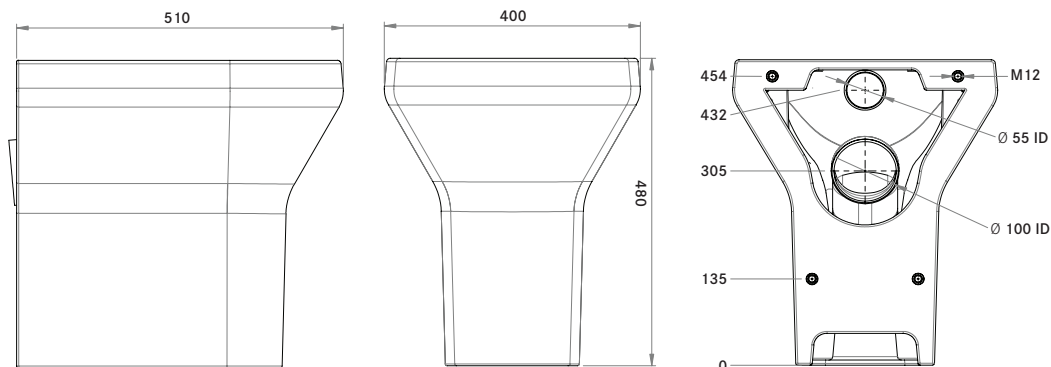

## DISABLED HEIGHT WITH GREY TOP

VR01-072

High Security WC Pan; water efficient 4 litre flush, domestic aesthetic, moulded impact resistant construction, vandal and ligature resistant, suitable for mental healthcare, healthcare and custodial applications. Available in 2 heights; standard or disabled.

### TECHNICAL DATA

Material	High Performance Composite material
Gross weight	18.1 kg
Overall dimensions	510mm (d) x 400mm (w) x 480mm (h)
Type of mounting	Thru wall 4 x 12mm Stainless Steel allthread studding (incl.)
Flush inlet	Ø 55mm
Waste outlet	Ø 100mm
Single flush volume	4 L
Additional features	Hygienic non-porous surface Concealed rear waste outlet Large trap to reduce blockages Warm to the touch surface, eliminates 'icy shock' Fixing kit for walls up to 250mm thick provided as standard

ALL DIMENSIONS IN MM

Last updated:  
2016-08-10, Dart Valley Systems