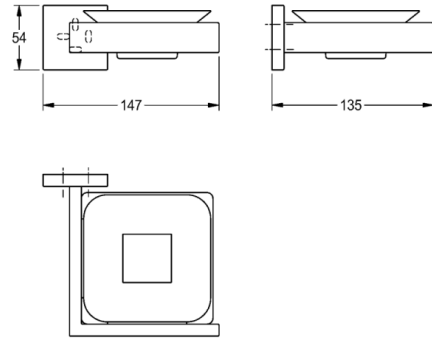

# CUBUS soap tray

MODEL RANGE: CUBUS | CUBX007HP | 241.0488.584

Accessoires Hotel & Residential | Tumbler & soap holder

Soap dish for wall mounting, 304 stainless steel, glass dish, square covers with drilled hole on bottom for fixation, includes stainless steel screws and dowels.

Surface high polished

Dimensions 147 x 54 x 135 mm (W x H x D)

## Technical data

|                |                                |
|----------------|--------------------------------|
| Overall depth  | 135.00 mm                      |
| Overall height | 54.00 mm                       |
| Overall width  | 147.00 mm                      |
| Material       | Stainless steel                |
| Material code  | 1.4301 Chrome Nickel steel V2A |
| Tailor made    | No                             |
| Surface finish | High polished                  |
| Type of fixing | Screw                          |
| Product code   | 241.0488.584                   |