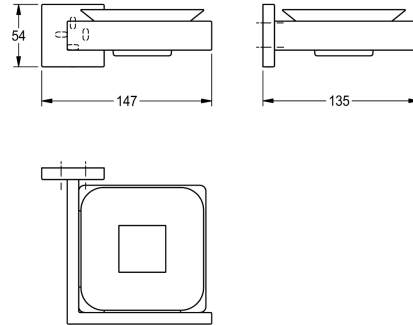

KWC

CUBUS soap dish

Model line: **CUBUS** | **CUBX007HP**

CUBX007HP

CUBUS soap dish

Soap dish for wall mounting, 304 stainless steel, glass dish, square covers with drilled hole on bottom for fixation, includes stainless steel screws and dowels.
Surface high polished
Dimensions 147 x 54 x 135 mm (W x H x D)

Technical data

Material	Stainless steel
Material code	1.4301 chrome nickel steel V2A
Overall depth	135mm
Overall height	54mm
Overall width	147mm
Surface finish	High polished
Tailor made	No
Type of fixing	Screw
Type of mounting	Wall mounting