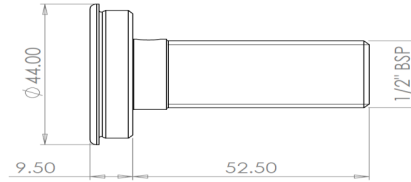

## Wave-on sensor

### VR00-081

Wave-on sensor

Wave-on sensor for bath filling module with red insert. Stainless Steel. Brushed finish, complete with 15m cable length.

### Technical data

Material	Stainless steel
Surface finish	Brushed
Gross weight	0.4kg
Thread diameter	Ø21mm
Type of mounting	Onto Bath Filling Module (VR01-111 ONLY)
Operation type	A.I.R (Active Infrared) touch free
Cable length	15m
Adjustable settings	Dictated by control box used