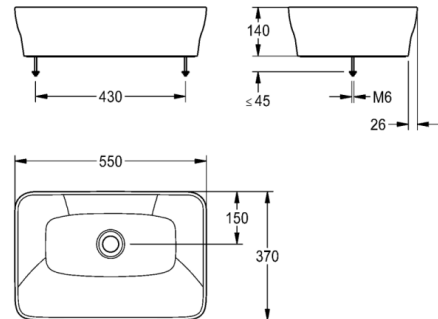

QUADROtop countertop washbasin

MODEL RANGE: QUADROTOP | ANMT4001 | 203.0601.044

Washbasins & Washtroughs | Wash basins

QUADROtop countertop basin, made of MIRANIT resin-bonded mineral material with pore-free, alpine white smooth surface (temperature-resistant up to 80 °C). Rectangular shape with rounded edges and seamless bowl, without overflow. No silicone sealant is required due to the invisible seal which is integrated in to the mounting edge. Drilling templates and mounting materials included.

Dimensions 550 x 140 x 370 mm (W x H x D)

Bowl dimensions 535 x 100 x 355 mm (W x H x D)

Technical data

Bowl height	100.00 mm
Bowl depth	355.00 mm
Bowl width	535.00 mm
Overall depth	370.00 mm
Overall height	140.00 mm
Overall width	550.00 mm
Waste hole projection	150.00 mm
Material	Mineral material
Material code	Miranit
Tailor made	No
Tap ledge	No
Waste hole position	Center
Bowl position	Center
Bowl shape	Rectangle
Colour	Alpinewhite
Number of bowls	1.00000
Overflow	No
Siphon included	No
Splash back	No
Number of tap holes	0.00000
Waste kit included	No
Waste size	DN 32
Spillway	No
Type of basin	Vanity basin
Product code	203.0601.044

QUADROtop countertop washbasin

MODEL RANGE: QUADROTOP | ANMT4001 | 203.0601.044

Washbasins & Washtroughs | Wash basins

Accessory Optional

Trap

2000057417

XINX140
