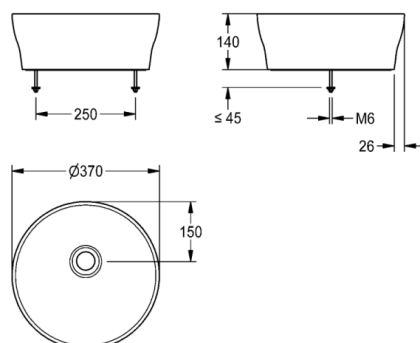

# RONDAtop countertop washbasin

MODEL RANGE: RONDATOP | ANMT2001 | 203.0598.590

Washbasins & Washtroughs | Wash basins

RONDAtop countertop basin, made of MIRANIT resin-bonded mineral material with pore-free, alpine white smooth surface (temperature-resistant up to 80 °C). Round shape with seamless bowl, without overflow. No silicone sealant is required due to the invisible seal which is integrated in to the mounting edge. Drilling templates and mounting materials included.

Dimensions 370 x 140 mm (W x H)

Bowl dimensions 355 x 100 mm (W x H)

## Technical data

Bowl height	100.00 mm
Bowl depth	355.00 mm
Bowl width	355.00 mm
Overall depth	370.00 mm
Overall height	140.00 mm
Overall width	370.00 mm
Waste hole projection	150.00 mm
Material	Mineral material
Material code	Miranit
Tailor made	No
Tap ledge	No
Waste hole position	Center
Bowl shape	Circle
Colour	Alpinewhite
Number of bowls	1.00000
Overflow	No
Siphon included	No
Splash back	No
Number of tap holes	0.00000
Waste kit included	No
Waste size	DN 32
Spillway	No
Type of basin	Vanity basin
Product code	203.0598.590