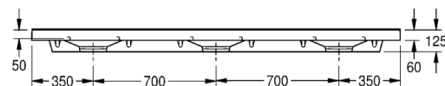

# RONDA triple washbasin

MODEL RANGE: RONDA | ANMW230 | 203.0000.013

Washbasins & Washtroughs | Wash basins

RONDA triple washbasin made of MIRANIT resin-bonded mineral material with smooth, pore-free surface (temperature-resistant up to 80 °C). Colour Alpine white. With three seamless round bowls, flattened out at the rear, without overflow. Mounting on washbasin back panel. Rear contoured edge. Three-sided apron 60 mm (H). Without tap holes. Mounting material included.

Dimensions 2100 x 125 x 530 mm (W x H x D)

Bowl dimensions 540 x 90 x 380 mm (W x H x D)

## Technical data

Bowl height	90.00 mm
Bowl depth	380.00 mm
Bowl width	540.00 mm
Overall depth	530.00 mm
Overall height	125.00 mm
Overall width	2,100.00 mm
Waste hole projection	185.00 mm
Material	Mineral material
Material code	Miranit
Tailor made	No
Tap ledge	Yes
Waste hole position	Center back
Bowl position	Center
Bowl shape	Circle with straight sides
Colour	Alpinewhite
Number of bowls	3.00000
Overflow	No
Rear upstand	Yes
Siphon included	No
Splash back	No
Number of tap holes	0.00000
Waste kit included	No
Waste size	DN 32
Product code	203.0000.013