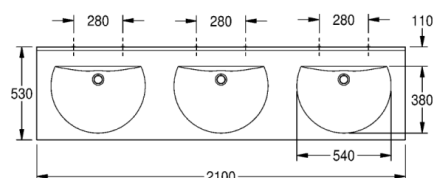

# RONDA triple washbasin

MODEL RANGE: RONDA | ANMW230 | 203.0000.013

Washbasins & Washtroughs | Wash basins

RONDA triple washbasin made of MIRANIT resin-bonded mineral material with smooth, pore-free surface (temperature-resistant up to 80 °C). Colour Alpine white. With three seamless round bowls, flattened out at the rear, without overflow. Mounting on washbasin back panel. Rear contoured edge. Three-sided apron 60 mm (H). Without tap holes. Mounting material included.

Dimensions 2100 x 125 x 530 mm (W x H x D)

Bowl dimensions 540 x 90 x 380 mm (W x H x D)

## Technical data

Bowl height	90.00 mm
Bowl depth	380.00 mm
Bowl width	540.00 mm
Overall depth	530.00 mm
Overall height	125.00 mm
Overall width	2,100.00 mm
Waste hole projection	185.00 mm
Material	Mineral material
Material code	Miranit
Tailor made	No
Tap ledge	Yes
Waste hole position	Center back
Bowl position	Center
Bowl shape	Circle with straight sides
Colour	Alpinewhite
Number of bowls	3.00000
Overflow	No
Rear upstand	Yes
Siphon included	No
Splash back	No
Number of tap holes	0.00000
Waste kit included	No
Waste size	DN 32
Product code	203.0000.013