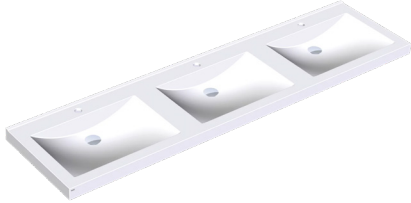

KWC

QUADRO triple washbasin

Model line: **QUADRO** | **ANMW430**

ANMW430

QUADRO triple washbasin

QUADRO triple washbasin made of MIRANIT resin-bonded mineral material with smooth, pore-free surface (temperature resistant up to 80 °C). Colour Alpine white. With three seamless, rectangular bowls, without overflow. Mounting on washbasin back panel. Rear contoured edge. Three-sided apron 60 mm (H). Without tap holes. Mounting material included.

Dimensions 2100 x 60 x 530 mm (W x H x D)
Bowl dimensions 580 x 90 x 360 mm (W x H x D))

Technical data

Bowl position	Center
Bowl height	90mm
Bowl depth	360mm
Bowl shape	Rectangle
Bowl width	580mm
Colour	Alpine white
Distance between bowls	700mm
Material	Mineral material
Material code	Miranit
Overall depth	530mm
Overall height	125mm
Overall width	2,100mm
Overflow	No
Rear upstand	Yes
Siphon included	No
Splash back	No
Type of mounting	Wall mouting
Waste hole position	Center back
Waste hole projection	185mm
Waste kit included	No
Waste size	DN 32
Tap ledge	Yes

KWC

QUADRO double washbasin

Model line: **QUADRO** | **ANMW421**

Optional accessories

Strainer waste

ZANMW901
Vanity top

Dome waste valve

ZANMW900
Vanity top