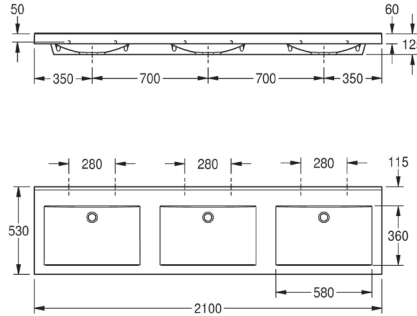

KWC

QUADRO triple washbasin

Model line: **QUADRO** | **ANMW430**

ANMW430

QUADRO triple washbasin

QUADRO triple washbasin made of MIRANIT resin-bonded mineral material with smooth, pore-free surface (temperature resistant up to 80 °C). Colour Alpine white. With three seamless, rectangular bowls, without overflow. Mounting on washbasin back panel. Rear contoured edge. Three-sided apron 60 mm (H). Without tap holes. Mounting material included.

Dimensions 2100 x 60 x 530 mm (W x H x D)
Bowl dimensions 580 x 90 x 360 mm (W x H x D))

Technical data

Bowl position	Center
Bowl height	90mm
Bowl depth	360mm
Bowl shape	Rectangle
Bowl width	580mm
Colour	Alpine white
Distance between bowls	700mm
Material	Mineral material
Material code	Miranit
Overall depth	530mm
Overall height	125mm
Overall width	2,100mm
Overflow	No
Rear upstand	Yes
Siphon included	No
Splash back	No
Type of mounting	Wall mouting
Waste hole position	Center back
Waste hole projection	185mm
Waste kit included	No
Waste size	DN 32
Tap ledge	Yes

KWC

QUADRO double washbasin

Model line: **QUADRO** | **ANMW421**

Optional accessories

Strainer waste

ZANMW901
Vanity top

Dome waste valve

ZANMW900
Vanity top