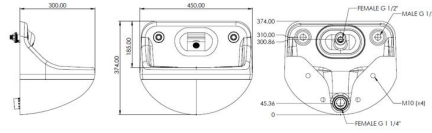

KWC

Safe ensuite basin

VR01-090

Safe ensuite basin

Integrated Basin; moulded impact resistant construction, vandal and ligature resistant, suitable for mental healthcare, healthcare and custodial applications.

Technical data

Material	High performance composite material
Gross weight	10kg
Overall dimensions	450mm (d) x 374mm (w) x 300mm (h)
Type of mounting	Thru-wall 4 x 10mm stainless steel allthread studding (incl.)
Dual function	Basin and moulded soap shelves
Tap outlets	Pressure compensating 5L / min
Water channel	Integrated stainless steel water spout
Waste outlet	Rear concealed waste outlet (requires 1¼"/32mm running trap)
Waste grid	Stainless steel anti-ligature
Additional features	
Wave-on and tactile sensors available separately	
Fixing kit for IPS panels provided, optional kits available	