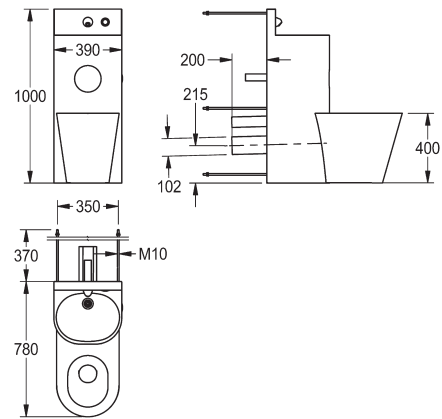

WC COMBINATION UNIT

AC04-045

WC Combination Unit for “against wall” installations.
Complete with Integrated automatic spout and Tactile operation switches with removable access panel.

PRODUCT NUMBER

AC04-045

TECHNICAL DATA

Material	Stainless Steel
Material code	1.4301 Chrome Nickel Steel V2A
Surface finish	Satin Finish
Overall dimensions	390 x 1000 x 780 mm (W x H x D)
Material thickness	Body - 2.0mm / WC - 1.5mm
Spout Length	83.0mm
Spout operation	Tactile switches (Hot - AC02-047 / Cold - AC02-046)
WC Flush operation	Tactile switch - (Cold - AC02-046)
Upper edge of basin height	850.0mm
Upstand depth	20.0mm
Upstand height	150.0mm
WC height	400.0mm
Type of mounting	Bolt mounting
Outlet size	DN 50 / DN 100
Inlet size	DN 15
Toilet seat info	Integrated seat
Flushing equipment	2" Flushvalve (WC01-023) 2" Concealed Cistern (WC02-012)
Pipework material	Stainless Steel
Power supply	Through washroom control box

ALL DIMENSIONS IN MM

* (Set By Control Box)