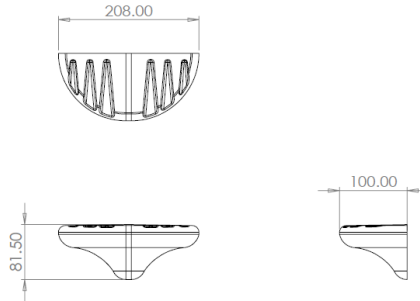

### Safe ensuite soap dish

Model line: Safe Ensuite | **VR01-109**

#### **Technical data**

Material	High-performance composite material
Gross weight	0.8kg
Type of mounting	Fixing bracket (supplied)