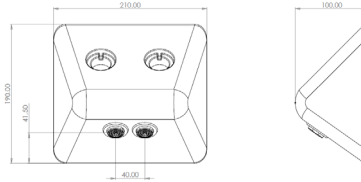

KWC

Safe ensuite bath filling module

Model line: Safe Ensuite | **VR01-111**

VR01-111

Safe ensuite bath filling module

Safe Ensuite bath module; moulded impact-resistant construction, vandal and ligature-resistant, suitable for mental healthcare, healthcare and custodial applications.

Technical data

Material	High-performance composite material
Gross weight	3kg
Operation	Wave-on or tactile control options available (not supplied)
Overall dimensions	210mm (w) x 190mm (h) x 100mm (d)
Type of mounting	M10 fixing
Outlets	Unrestricted flow straighter
Water channel	Integrated stainless steel water spouts