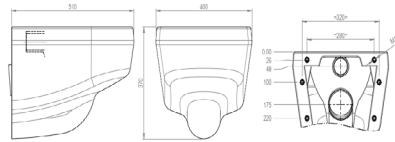

### VR01-073

High security wall hung WC pan with grey top

High Security Wall Hung WC Pan; water efficient 4 litre flush, domestic aesthetic, moulded impact resistant construction, vandal and ligature resistant, suitable for mental healthcare, healthcare and custodial applications.

#### Technical data

Material	High performance composite material
Gross weight	14.7kg
Overall dimensions	510mm (d) x 400mm (w) x 370mm (h)
Type of mounting	Thru-wall 4 x 12mm stainless steel allthread studding (incl.)
Flush inlet	Ø55mm
Waste outlet	Ø100mm
Single flush volume	4L