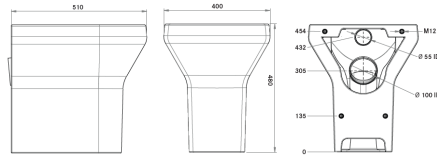

### V2 High security WC pan disabled height with grey top

#### VR01-072

V2 High security WC pan disabled height with grey top

High Security WC Pan; water efficient 4 litre flush, domestic aesthetic, moulded impact resistant construction, vandal and ligature resistant, suitable for mental healthcare, healthcare and custodial applications. Available in 2 heights; standard or disabled.

#### Technical data

Material	High performance composite material
Gross weight	18.1kg
Overall dimensions	510mm (d) x 400mm (w) x 480mm (h)
Type of mounting	Thru-wall 4 x 12mm stainless steel allthread studding (incl.)
Flush inlet	Ø55mm
Waste outlet	Ø100mm
Single flush volume	4L