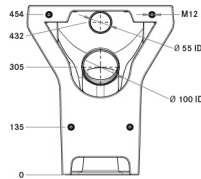

KWC

V2 High security WC pan disabled height with grey top

VR01-072

V2 High security WC pan disabled height with grey top

High Security WC Pan; water efficient 4 litre flush, domestic aesthetic, moulded impact resistant construction, vandal and ligature resistant, suitable for mental healthcare, healthcare and custodial applications. Available in 2 heights; standard or disabled.

Technical data

Material	High performance composite material
Gross weight	18.1kg
Overall dimensions	510mm (d) x 400mm (w) x 480mm (h)
Type of mounting	Thru-wall 4 x 12mm stainless steel allthread studding (incl.)
Flush inlet	Ø55mm
Waste outlet	Ø100mm
Single flush volume	4L

Additional features

Hygienic non-porous surface
Concealed rear waste outlet
Large trap to reduce blockages
Warm to touch surface, eliminates 'icy shock'
Fixing kit for walls up to 250mm thick provided as standard