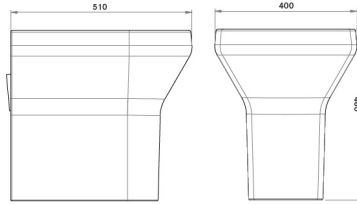

KWC

V2 High security WC pan disabled height with grey top

VR01-072

V2 High security WC pan disabled height with grey top

High Security WC Pan; water efficient 4 litre flush, domestic aesthetic, moulded impact resistant construction, vandal and ligature resistant, suitable for mental healthcare, healthcare and custodial applications. Available in 2 heights; standard or disabled.

Technical data

Material	High performance composite material
Gross weight	18.1kg
Overall dimensions	510mm (d) x 400mm (w) x 480mm (h)
Type of mounting	Thru-wall 4 x 12mm stainless steel allthread studding (incl.)
Flush inlet	Ø55mm
Waste outlet	Ø100mm
Single flush volume	4L