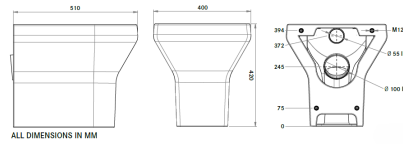

KWC

High-security WC pan with grey top

VR01-071

High-security WC pan with grey top

High-security WC pan standard height; water efficient 4 litre flush, domestic aesthetic, moulded impact-resistant construction, vandal and ligature-resistant, suitable for mental healthcare, healthcare and custodial applications. Available in 2 heights; standard or disabled.

Technical data

Material	High performance composite material
Gross weight	16.8kg
Overall dimensions	510mm (d) x 400mm (w) x 420mm (h)
Type of mounting	Thru wall 4 x 12mm stainless steel allthread studding (incl.)
Fluhs inlet	Ø 55mm
Wash outlet	Ø 100mm
Single flush volume	1L