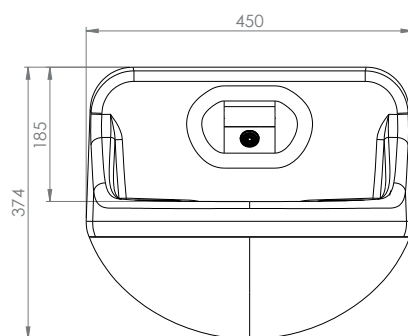

PRODUCT NUMBER

VR01-031

TECHNICAL DATA

Material	High Performance Composite material
Gross weight	10.00 kg
Overall dimensions	450mm (w) x 374mm (h) x 300mm (d)
Type of mounting	4 x 10mm Stainless Steel allthread studding (incl.)
Dual function	Basin and moulded soap shelves
Tap outlet	Pressure compensating 5 L/min
Water channel	Integrated stainless steel water spout
Waste outlet	Rear concealed waste outlet (requires 1 1/4"/32mm running trap)
Waste grid	Stainless Steel anti-ligature
Additional features	Fixing kit for IPS panels provided, optional kits available

ALL DIMENSIONS IN MM

Last updated:
2019-12-10, Dart Valley Systems