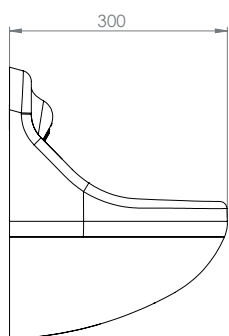

SAFE ENSUITE BASIN (SINGLE OUTLET)

VR01-031

Safe Ensuite basin (single outlet); moulded impact resistant construction, vandal and ligature resistant, suitable for mental healthcare, healthcare and custodial applications.

PRODUCT NUMBER

VR01-031

TECHNICAL DATA

Material	High Performance Composite material
Gross weight	10.00 kg
Overall dimensions	450mm (w) x 374mm (h) x 300mm (d)
Type of mounting	4 x 10mm Stainless Steel allthread studding (incl.)
Dual function	Basin and moulded soap shelves
Tap outlet	Pressure compensating 5 L/min
Water channel	Integrated stainless steel water spout
Waste outlet	Rear concealed waste outlet (requires 1 1/4"/32mm running trap)
Waste grid	Stainless Steel anti-ligature
Additional features	Fixing kit for IPS panels provided, optional kits available

ALL DIMENSIONS IN MM

Last updated:
2019-12-10, Dart Valley Systems