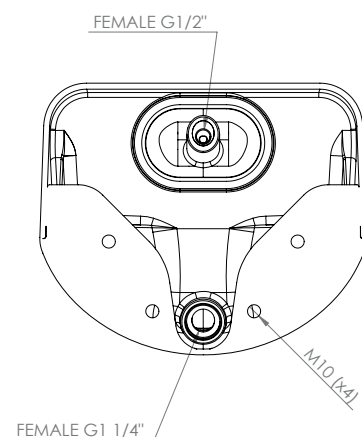

SAFE ENSUITE BASIN (SINGLE OUTLET)

VR01-031

Safe Ensuite basin (single outlet); moulded impact resistant construction, vandal and ligature resistant, suitable for mental healthcare, healthcare and custodial applications.

PRODUCT NUMBER

VR01-031

TECHNICAL DATA

Material	High Performance Composite material
Gross weight	10.00 kg
Overall dimensions	450mm (w) x 374mm (h) x 300mm (d)
Type of mounting	4 x 10mm Stainless Steel allthread studding (incl.)
Dual function	Basin and moulded soap shelves
Tap outlet	Pressure compensating 5 L/min
Water channel	Integrated stainless steel water spout
Waste outlet	Rear concealed waste outlet (requires 1 1/4"/32mm running trap)
Waste grid	Stainless Steel anti-ligature
Additional features	Fixing kit for IPS panels provided, optional kits available

ALL DIMENSIONS IN MM

Last updated:
2019-12-10, Dart Valley Systems