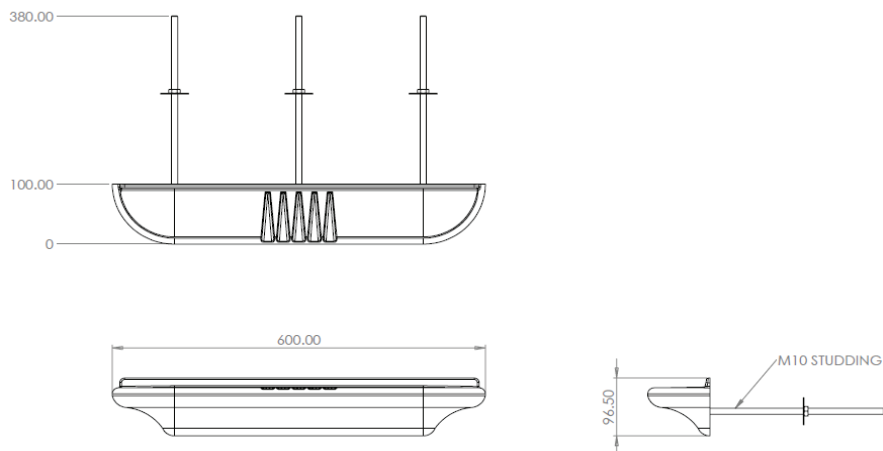

### VR01-108

GRP HIGH SECURITY LIGATURE RESISTANT SHELF

High Security, Ligature Resistant Shelf.

Combines Aesthetic Appeal with Robustness, providing a versatile shelf for use within healthcare, mental healthcare and custodial applications.

### Technical data

Material	GRP
Weight	0.3 kg
Overall dimensions	600mm (w) x 96.5mm (h) x 100mm (d)
Type of mounting	Wall mounted via 10mm studding

### Additional Information

Whilst able to be used for many applications, in some instances the GRP shelf can be used to aid holding of colostomy bags.

**ALL DIMENSIONS IN MM  
UNLESS STATED OTHERWISE**