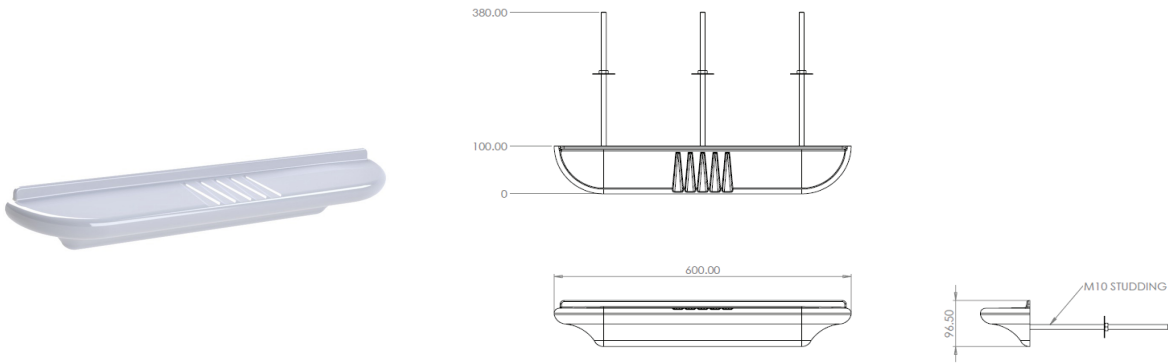

## GRP High security ligature resistant shelf

### VR01-108

GRP High security ligature resistant shelf

High Security, Ligature Resistant Shelf.

Combines Aesthetic Appeal with Robustness, providing a versatile shelf for use within healthcare, mental healthcare and custodial applications.

### Technical data

Material	GRP
Weight	0.3 kg
Overall dimensions	600mm (w) x 96.5mm (h) x 100mm (d)
Type of mounting	Wall mounted via 10mm studding

### Additional Information

Whilst able to be used for many applications, in some instances the GRP shelf can be used to aid holding of colostomy bags.