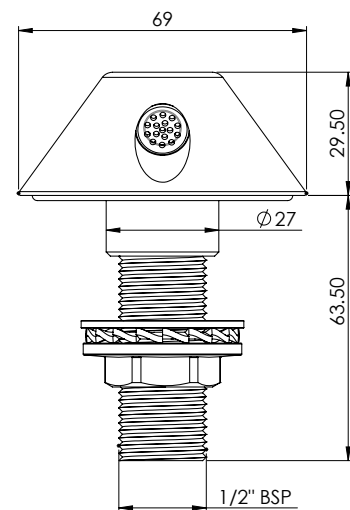

HIGH SECURITY DECK MOUNTED SPOUT

AT07-092

High Security deck mounted Spout. Anti-ligature design. Brushed 316 Stainless Steel finish and DZR Brass BSP connection.

PRODUCT NUMBER

AT07-092

TECHNICAL DATA

Spout

Type	Deck mounted spout
Material	316 Stainless Steel body
Surface finish	Brushed
Gross weight	0.55kg
Operation type	Separate sensor
Type of mounting	Deck mounted $\varnothing 1/2"$ DZR brass BSP thread
Type of mixing	Additional TMV required
Minimum flow pressure	1BAR
Water connection	$\varnothing 1/2"$ DZR Brass BSP

ALL DIMENSIONS IN MM

Last updated:
2018-10-22, Dart Valley Systems