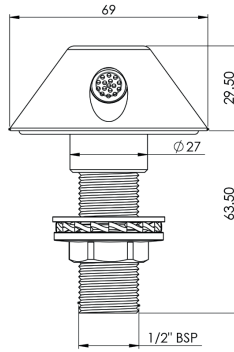

#### **AT07-092**

High Security deck mounted spout

High Security deck mounted Spout. Anti-ligature design. Brushed 316 Stainless Steel finish and DZR Brass BSP connection.

#### **Technical data**

Material	316 Stainless Steel body
Gross weight	0.55kg
Surface finish	Brushed
Operation type	Separate sensor
Type of mounting	Deck mounted Ø½" DZR brass BSP thread
Type of mixing	Additional TMV required
Minimum flow pressure	1BAR
Water connection	Ø½" DZR Brass BSP