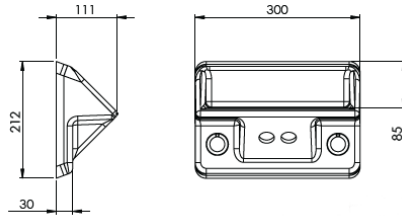

### High Security safe ensuite back plate

Model line: SAFE ENSUITE | **VR01-107**

#### **Technical data**

Material	High Performance Composite material
Gross weight	2.3 kg
Overall dimensions	300mm (w) x 212mm (h) x 111mm (d)
Type of mounting	Sensor & M10 studding mounted
Outlets	Standard flow straighter 5LPM (other options available)
Type of operation	Separate sensor
Water channel	Integrated Stainless Steel water spouts
Additional information:	
Programmable, Wave-on or tactile control options (available separately)	
Compatible with our range of Safe Ensuite Low Profile Basin's	
Moulded integral soap shelf	