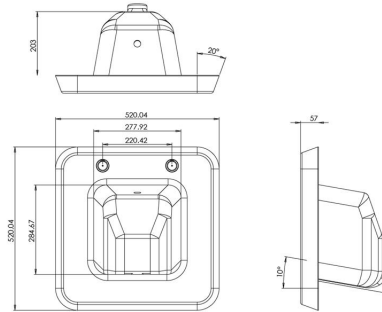

KWC

Safe ensuite in wall basin

VR01-085

Safe ensuite in wall basin

Safe Ensuite in Wall Basin; moulded impact resistant construction, vandal and ligature resistant, suitable for mental healthcare, healthcare and custodial applications.

Technical data

Material	High performance composite material
Gross weight	10.5kg
Overall dimensions	520.4 (w) x 520.4 (l) x 203 (d)
Type of mounting	4 x 300mm Stainless Steel allthread studding (incl.)
Tap outlets	2 LPM
Water channel	Integrated stainless steel water spouts
Waste outlet	Rear concealed waste outlet (requires 1¼"/32mm running trap)
Waste grid	Stainless steel ligature resistant
Additional features	Compatible with the KWC DVS range of sensors and tactile switches