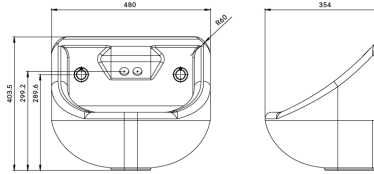

KWC

Safe ensuite integrated basin V2

Basin only - not including sensors

VR01-080

Safe ensuite integrated basin V2

Safe Ensuite Integrated Basin V2; moulded impact resistant construction, vandal and ligature resistant, suitable for mental healthcare, healthcare and custodial applications.

Technical data

Material	High performance composite material
Gross weight	13.6kg
Overall dimensions	480mm (w) x 403.5mm (h) x 354mm (d)
Type of mounting	4 x 300mm Stainless Steel allthread studding (incl.)
Tap outlets	Pressure compensating 5 LPM
Water channel	Integrated stainless steel water spouts
Waste outlet	Rear concealed waste outlet (requires 1¼/32mm running trap)
Waste grid	Stainless steel ligature resistant
Additional features	Wave-on and tactile sensors available separately Fixing kit for IPS panels provided, optional kits available
Dual function	Basin and moulded soap shelves