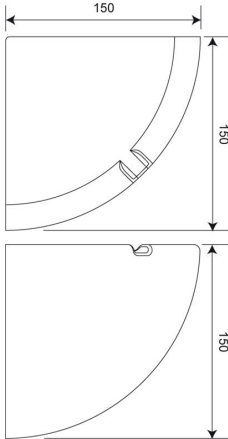

High-security corner soap dish

VR01-026

High-security corner soap

Safe Ensuite Soap Dish; impact resistant construction, moulded soap outlet for easy cleaning, easy and secure method of fixing. Suitable for custodial, healthcare and mental healthcare applications.

Technical data

Material	High performance composite material
Gross weight	1.05kg
Overall dimensions	150mm (h) x 150mm (w) x 150mm (d)
Type of mounting	Pre-drilled steel brackets x2 (included) and structural adhesive (available from manufacturer)