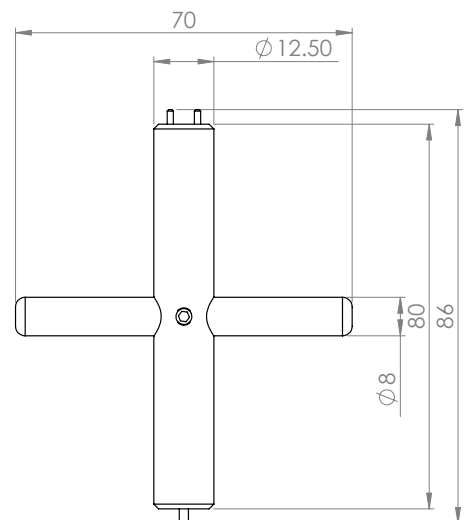

OUTLET REMOVAL KEY

AT07-125

Allows easy outlet removal for efficient servicing.
Durable 316 stainless steel body.

PRODUCT NUMBER

AT07-125

TECHNICAL DATA

Material 316 Stainless Steel
Surface finish Brushed

Compatible with: AT07-058, AT07-056, AT07-059 & AT07-057