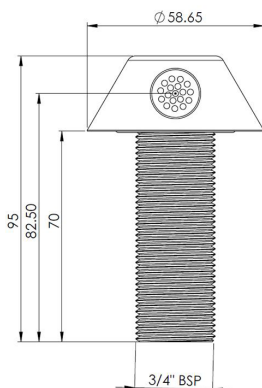

High-security bath spout

AT07-059

High-security bath spout

High-security deck mounted bath spout. Ligature-resistant design. Brushed 316 stainless steel finish and DZR Brass BSP connection.

Technical data - Spout

Type	Deck mounted spout
Material	316 stainless steel
Surface finish	Brushed
Gross weight	0.45kg
Operation type	Separate sensor
Type of mounting	Deck mounted $\text{\O}3/4$ " DZR brass BSP thread
Type of mixing	Additional TMV required
Minimum flow pressure	1 bar
Water connection	$\text{\O}3/4$ " DZR Brass BSP