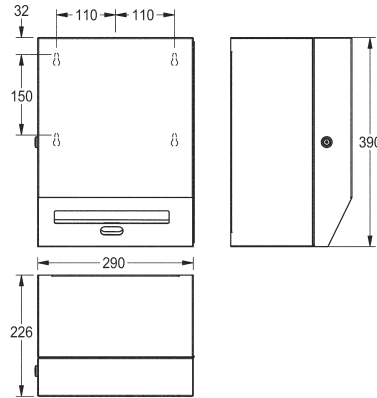

#### RODX630

Electronic paper towel dispenser

Touch free paper towel dispenser for wall mounting, stainless steel, surface satin finished, material thickness 0.8 mm, folded cover with cylinder lock and standard KWC key, infrared sensor activity for non-touch operation, integrated tear-off edge, needs 4 pcs. standard D 1.5 V batteries, maintenance free mechanic and easy paper roll change mechanism, for rolls with max. width 205 mm and max. diameter 200 mm, paper length adjustable to 200, 250 and 300 mm, incl. stainless

#### Technical data

Maximum depth/diameter of consumable	220mm
Maximum width of consumable	205mm
Filling quantity	1 roll
Gross weight	6.34kg
Lock	Key-lock
Material	Stainless steel
Material code	1.4301 chrome nickel steel V2A
Material thickness	0.8mm
Net weight	5.55kg
Number of batteries	4
Overall depth	226mm
Overall height	390mm
Overall width	290mm
Surface finish	Satin finished
Type of batteries	D mono battery 1.5V
Type of consumable	Paper roll
Type of fixing	Screw
Type of mounting	Wall mounting
Type of operation	Sensor operation