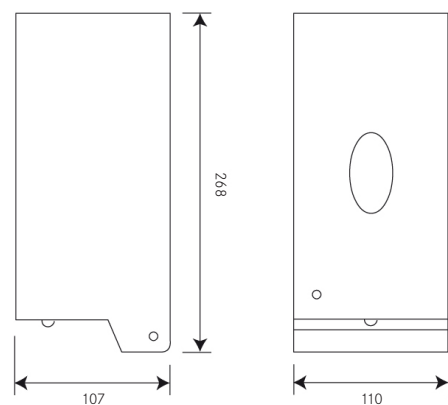

### TECHNICAL DATA

Material	304 Stainless Steel
Surface finish	Satin
Gross weight	1.25kg
Overall dimensions	110mm (w) x 268mm (h) x 107mm (d)
Type of mounting	Self-adhesive pads (x3) or screws (x4) both incl.
Operation type	A.I.R (Active Infrared) touch-free
Sensor detection range	5cm (approx.)
Soap tank capacity	800ml
Dispensing volume	1 - 1.5ml
Pump type	Peristaltic tube
Battery type	C Cell Alkaline (DC 4.5V) x3 not incl.
Battery life (approx.)	100,000 cycles / 1 year
Other features	LED battery-low indicator Secure lockable hinged front panel

---

ALL DIMENSIONS IN MM

Last updated:  
2016-02-24, Dart Valley Systems