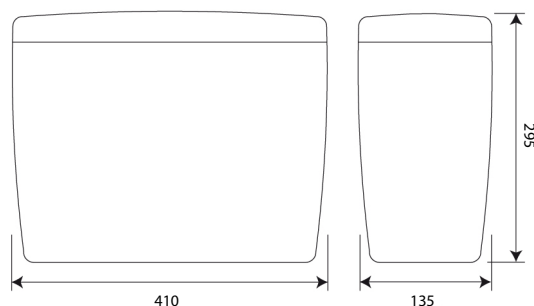

PRODUCT NUMBER

WC02-017

TECHNICAL DATA

Cistern:

Material	ABS
Fill volume	6 L
Type of mounting	Wall mounted
Additional features	Side entry for WRAS approved valve

Parts included:

• WRAS approved side entry valve	WC02-033
• Back to pan connector	WC02-035
• Standard 38mm to 38mm flushpipe 1 1/2" to 1 1/2" base	WC02-031
• Opella Compact Concealed plastic cistern (cistern and lid only)	WC02-007
• Blanking plug	WC00-070

ALL DIMENSIONS IN MM

Last updated:
2019-08-19, Dart Valley Systems