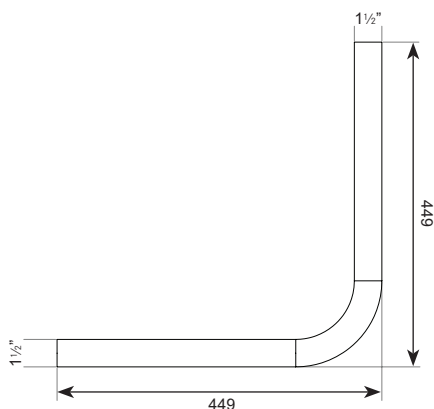

OPELLA COMPACT CONCEALED PLASTIC CISTERN KIT 1 1/2"

WC02-017

Concealed cistern kit. Kit includes; WRAS approved side entry valve, 1 1/2" to 1 1/2" flush pipe, back to pan connector, concealed cistern and blanking plug.

PRODUCT NUMBER

WC02-017

TECHNICAL DATA

Cistern:

Material	ABS
Fill volume	6 L
Type of mounting	Wall mounted
Additional features	Side entry for WRAS approved valve

Parts included:

• WRAS approved side entry valve	WC02-033
• Back to pan connector	WC02-035
• Standard 38mm to 38mm flushpipe 1 1/2" to 1 1/2" base	WC02-031
• Opella Compact Concealed plastic cistern (cistern and lid only)	WC02-007
• Blanking plug	WC00-070

ALL DIMENSIONS IN MM

Last updated:
2019-08-19, Dart Valley Systems