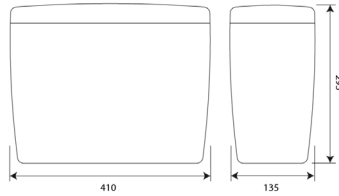

Opella compact concealed plastic cistern kit 1 1/2"

WC02-017

Opella compact concealed plastic cistern 1 1/2" kit

Concealed cistern kit. Kit includes; WRAS approved side entry valve, 1 1/2" to 1 1/2" flush pipe, back to pan connector, concealed cistern and blanking plug.

Technical data (Cistern)

Material	ABS
Fill volume	6L
Type of mounting	Wall mounted
Additional features	Side entry for WRAS approved valve
Surface finish	Brushed
Parts included:	
WRAS approved side entry valve	WC02-033
Back to pan connector	WC02-035
Standard 38mm to 38mm flushpipe 1 1/2" to 1 1/2" base	WC02-031
Opella compact concealed plastic cistern (cistern and lid only)	WC02-007
Blanking plug	WC00-070