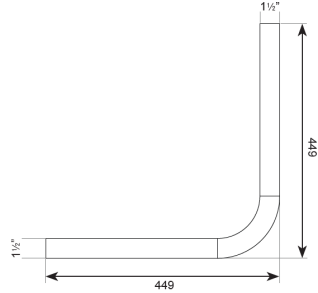

Opella compact concealed plastic cistern kit 1 1/2"

WC02-017

Opella compact concealed plastic cistern 1 1/2" kit

Concealed cistern kit. Kit includes; WRAS approved side entry valve, 1 1/2" to 1 1/2" flush pipe, back to pan connector, concealed cistern and blanking plug.

Technical data (Cistern)

Material	ABS
Fill volume	6L
Type of mounting	Wall mounted
Additional features	Side entry for WRAS approved valve
Surface finish	Brushed
Parts included:	
WRAS approved side entry valve	WC02-033
Back to pan connector	WC02-035
Standard 38mm to 38mm flushpipe 1 1/2" to 1 1/2" base	WC02-031
Opella compact concealed plastic cistern (cistern and lid only)	WC02-007
Blanking plug	WC00-070