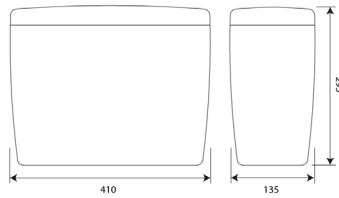

KWC

Opella compact concealed plastic cistern kit 1 1/2"

WC02-017

Opella compact concealed plastic cistern 1 1/2" kit

Concealed cistern kit. Kit includes; WRAS approved side entry valve, 1 1/2" to 1 1/2" flush pipe, back to pan connector, concealed cistern and blanking plug.

Technical data (Cistern)

Material	ABS
Fill volume	6L
Type of mounting	Wall mounted
Additional features	Side entry for WRAS approved valve
Surface finish	Brushed
Parts included:	
WRAS approved side entry valve	WC02-033
Back to pan connector	WC02-035
Standard 38mm to 38mm flushpipe 1 1/2" to 1 1/2" base	WC02-031
Opella compact concealed plastic cistern (cistern and lid only)	WC02-007
Blanking plug	WC00-070