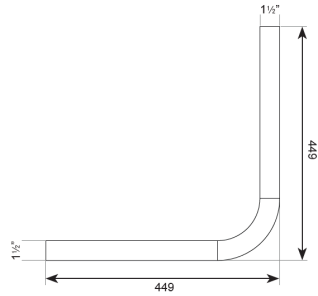

KWC

Opella compact concealed plastic cistern kit 1 1/2"

WC02-017

Opella compact concealed plastic cistern 1 1/2" kit

Concealed cistern kit. Kit includes; WRAS approved side entry valve, 1 1/2" to 1 1/2" flush pipe, back to pan connector, concealed cistern and blanking plug.

Technical data (Cistern)

Material	ABS
Fill volume	6L
Type of mounting	Wall mounted
Additional features	Side entry for WRAS approved valve
Surface finish	Brushed
Parts included:	
WRAS approved side entry valve	WC02-033
Back to pan connector	WC02-035
Standard 38mm to 38mm flushpipe 1 1/2" to 1 1/2" base	WC02-031
Opella compact concealed plastic cistern (cistern and lid only)	WC02-007
Blanking plug	WC00-070